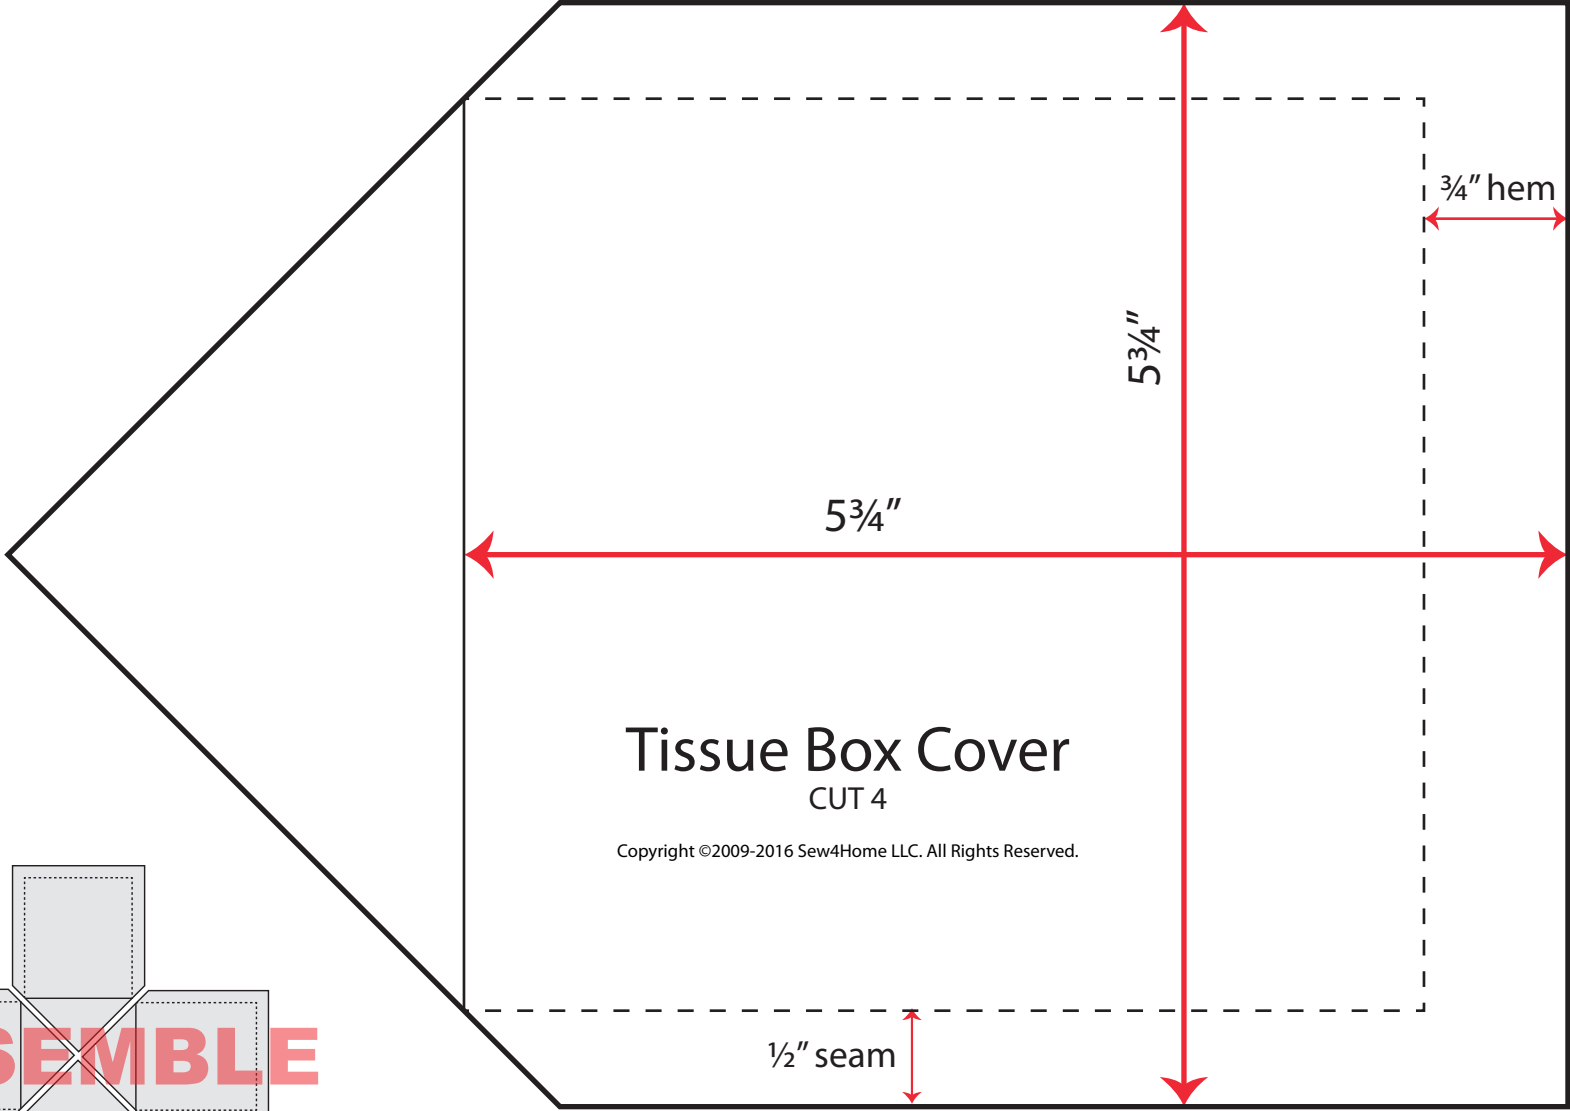

Confirm your printer output is correct. This bar is 8 inches long.

sew4homeTM
Transform your space.

IMPORTANT: Print this .pdf file actual size;
do not size or scale to fit page.