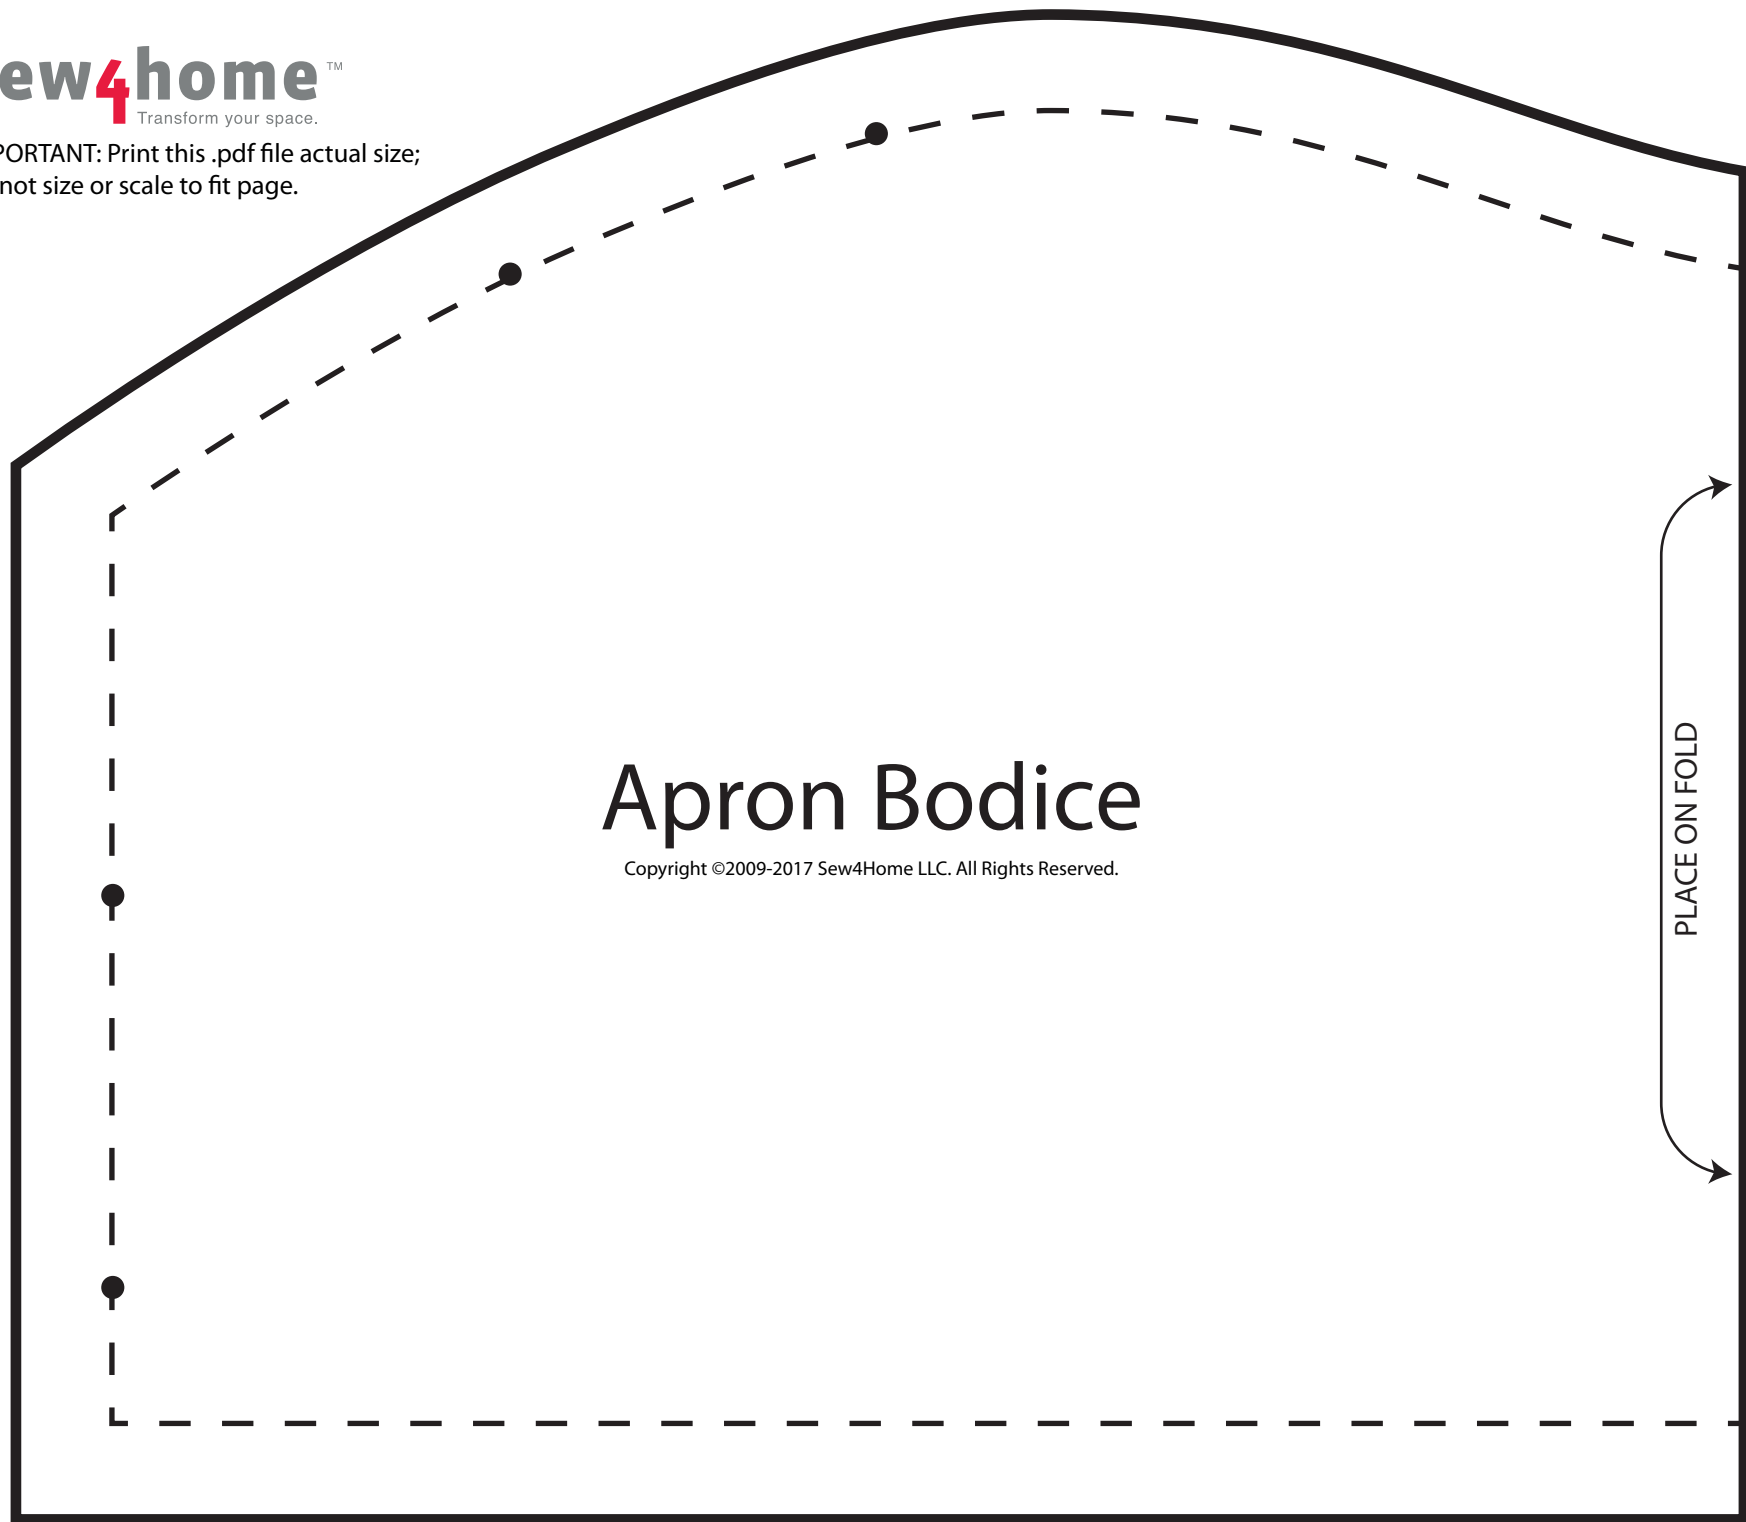

IMPORTANT: Print this .pdf file actual size;
do not size or scale to fit page.

Apron Bodice

Copyright ©2009-2017 Sew4Home LLC. All Rights Reserved.

Confirm that your printer output is accurate. This bar is 6 inches long.

Confirm your printer output is correct. This bar is 8 inches long.

Copyright © 2009-2017 Sew4Home LLC. All Rights Reserved.

IMPORTANT: Print this .pdf file actual size; do not size or scale to fit page.