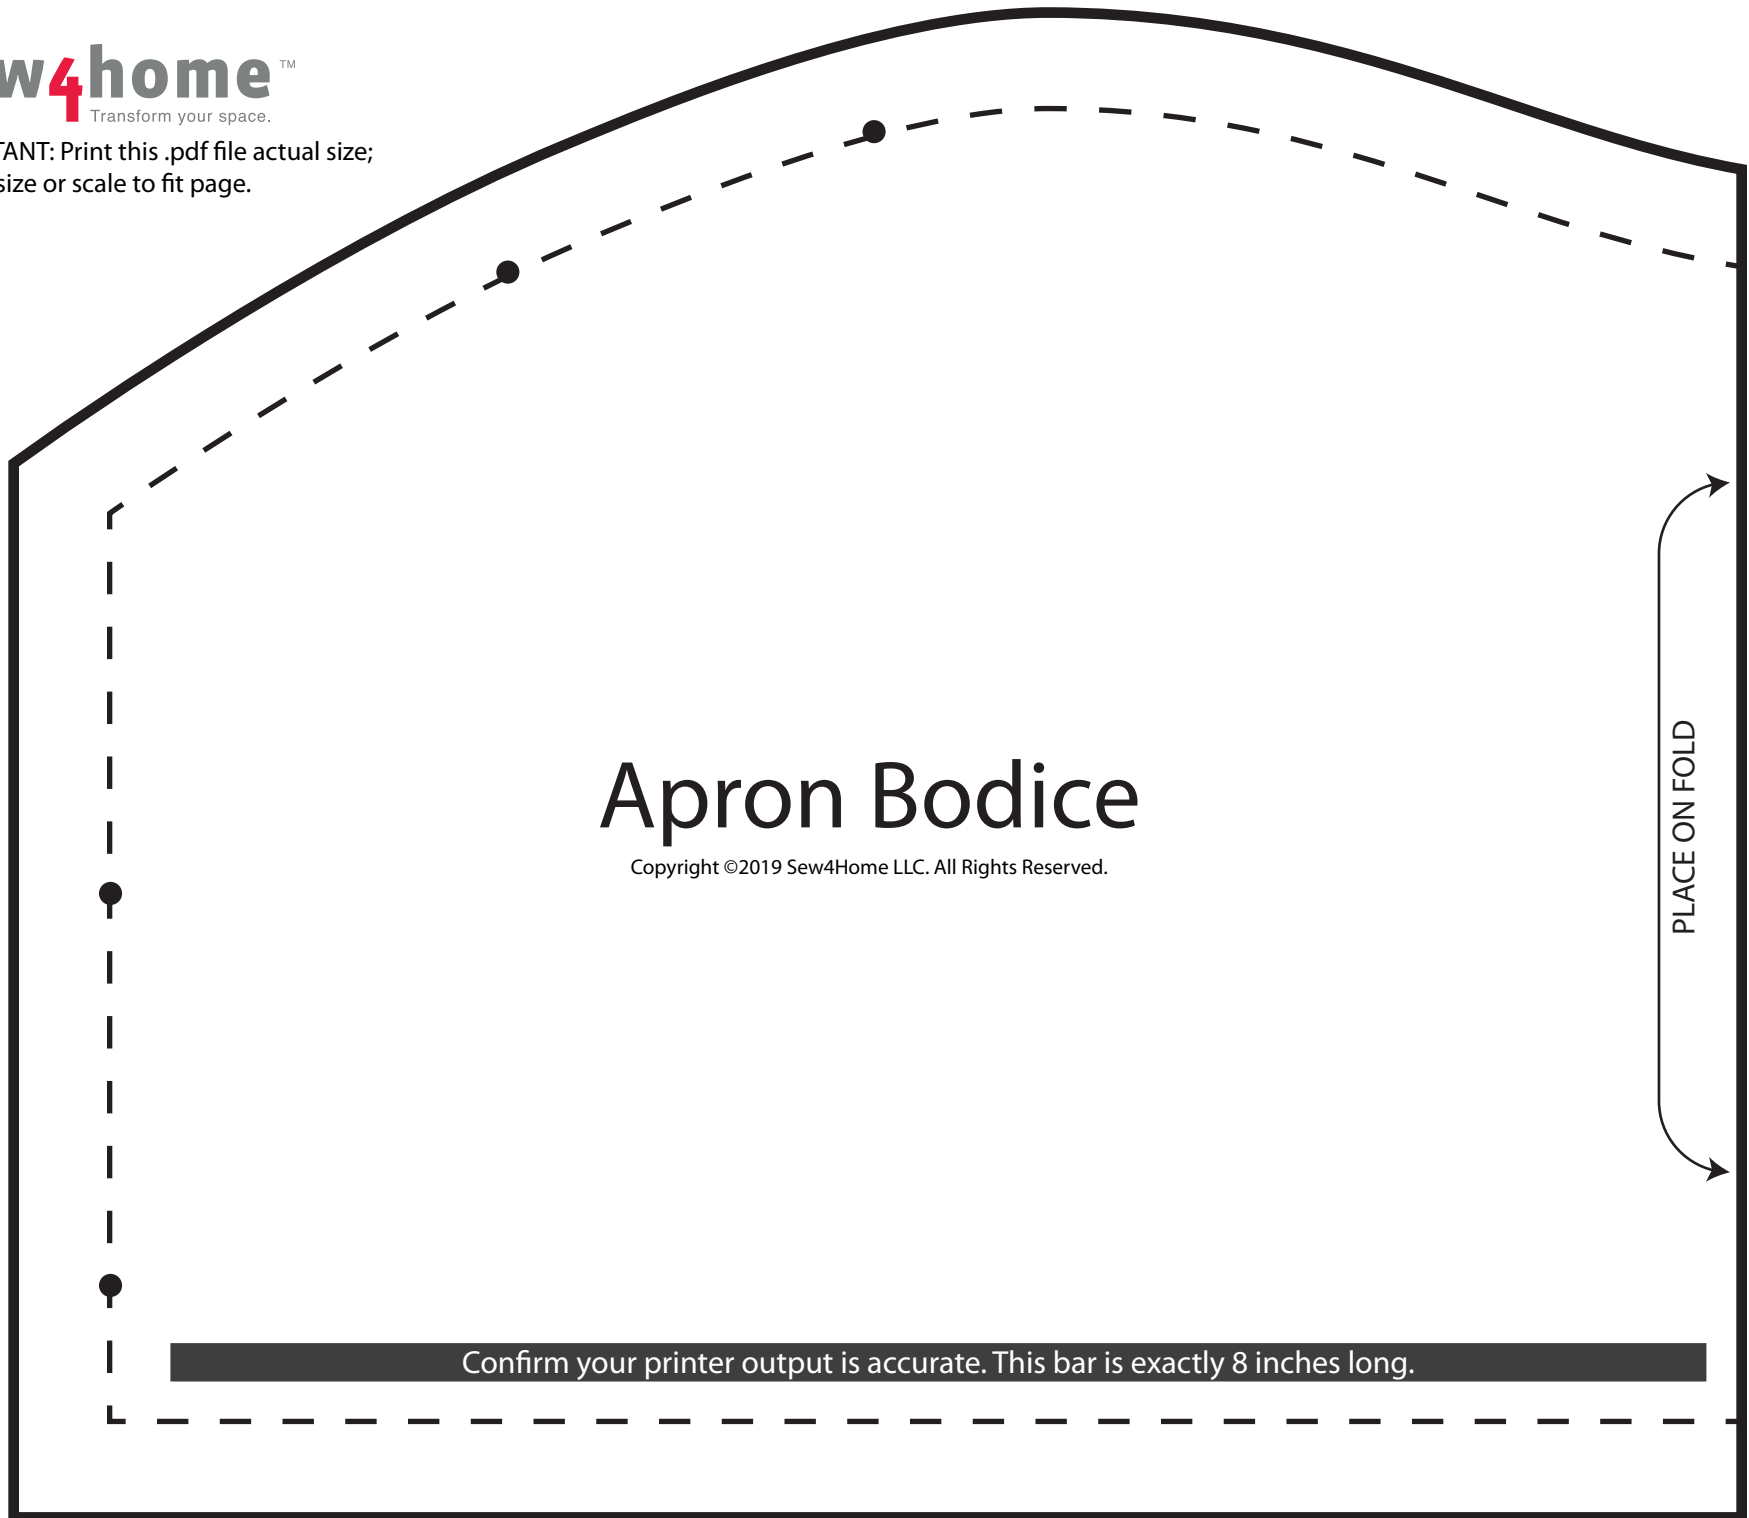

IMPORTANT: Print this .pdf file actual size;
do not size or scale to fit page.

Apron Bodice

Copyright ©2019 Sew4Home LLC. All Rights Reserved.

PLACE ON FOLD

Confirm your printer output is accurate. This bar is exactly 8 inches long.

Confirm your printer output is accurate. This bar is exactly 8 inches long.

IMPORTANT: Print this .pdf file actual size; do not size or scale to fit page.

Confirm your printer output is accurate. This bar is exactly 8 inches long.