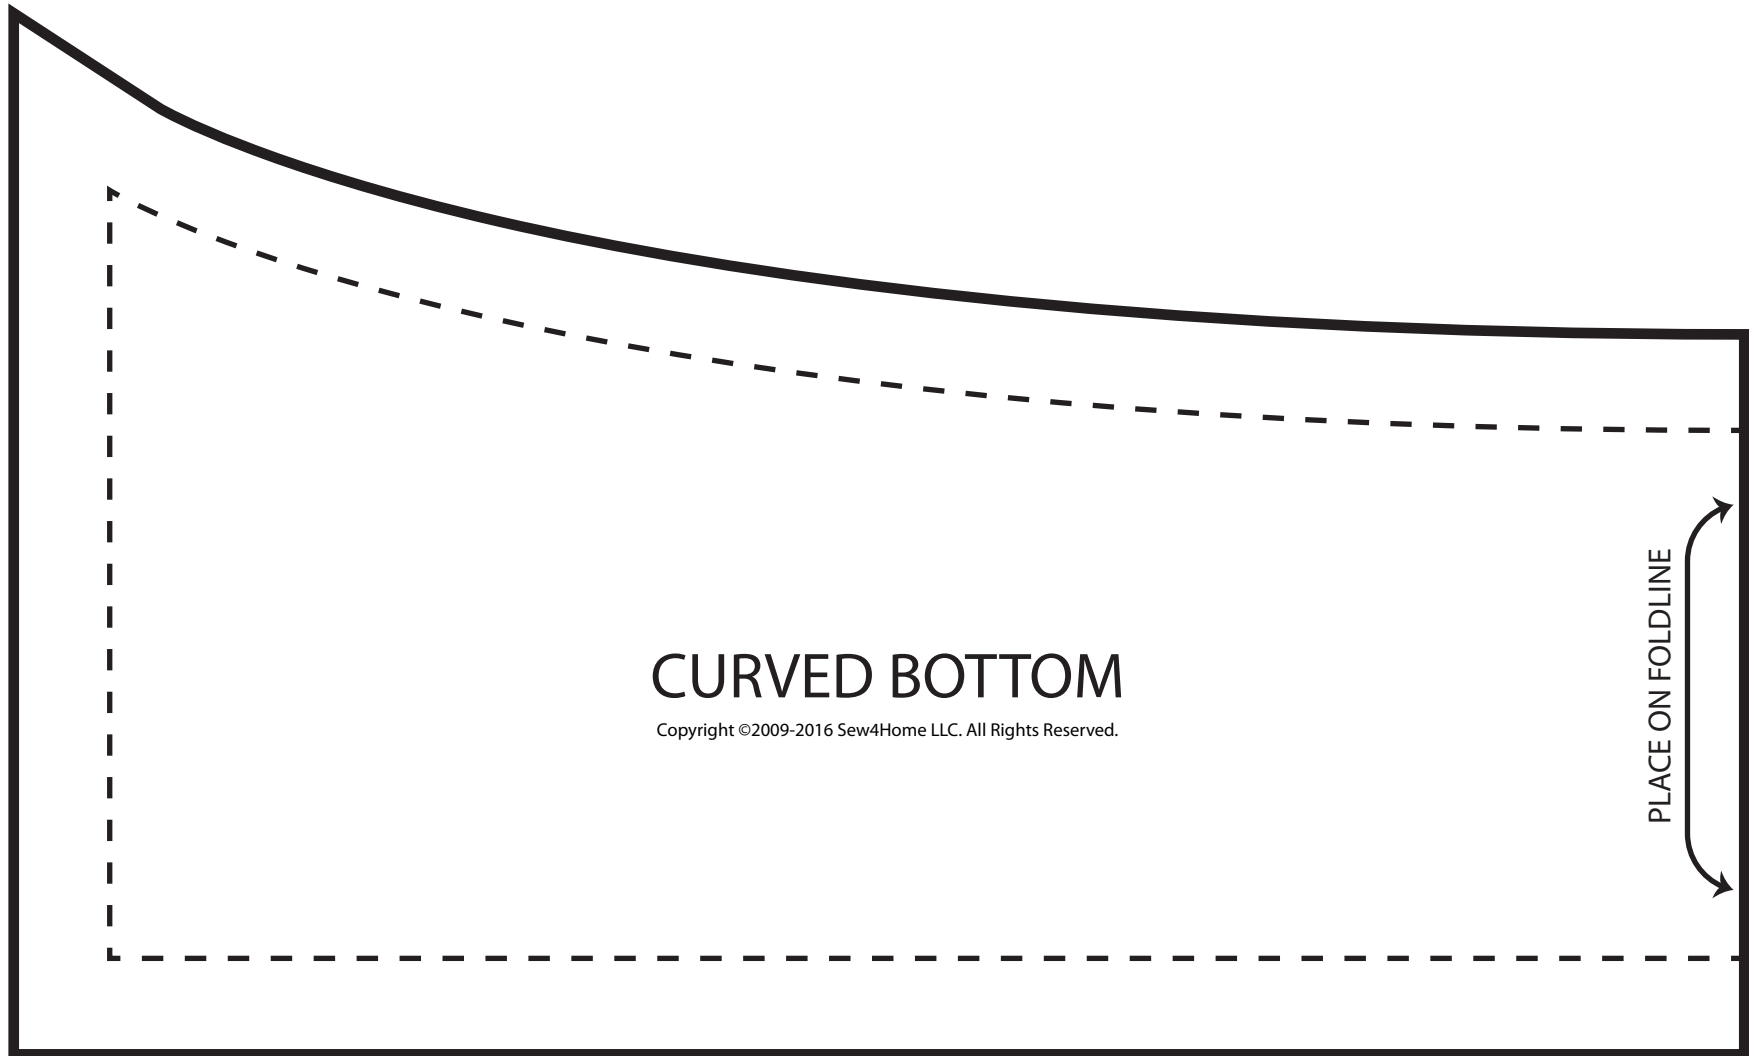

Confirm your printer output is correct. This bar is 8 inches long.

sew4home[™]
Transform your space.

IMPORTANT: Print this .pdf file actual size;
do not size or scale to fit page.