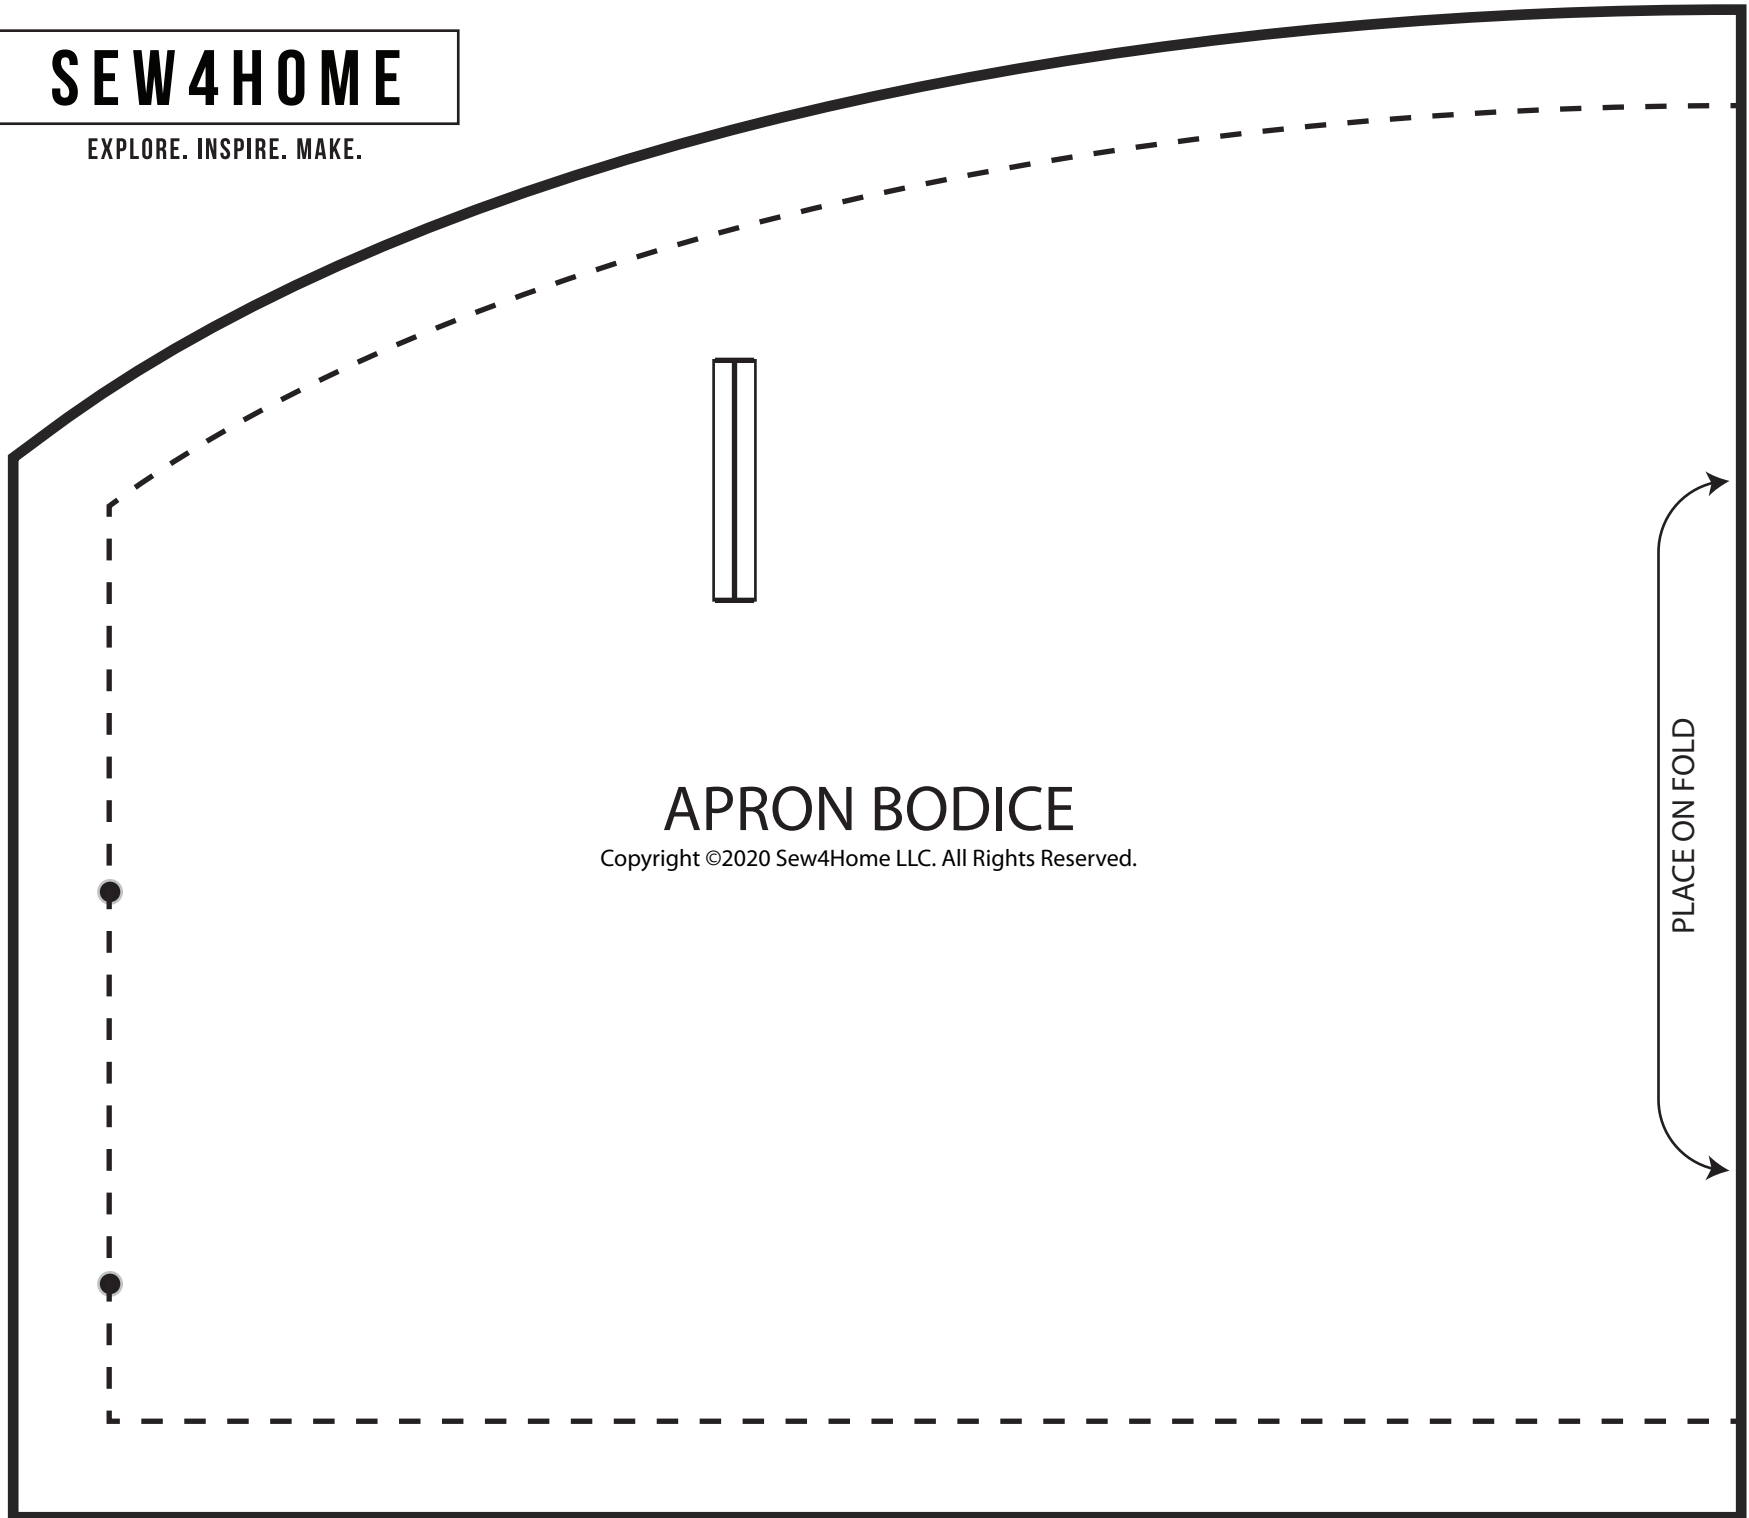

SEW4HOME

EXPLORE. INSPIRE. MAKE.

APRON BODICE

Copyright ©2020 Sew4Home LLC. All Rights Reserved.

PLACE ON FOLD

CONFIRM YOUR PRINTER OUTPUT IS ACCURATE. THIS BAR IS EXACTLY 6 INCHES LONG.

SEW4HOME

EXPLORE. INSPIRE. MAKE.

APRON POCKET

Copyright ©2020 Sew4Home LLC. All Rights Reserved.

CONFIRM YOUR PRINTER OUTPUT IS ACCURATE. THIS BAR IS EXACTLY 6 INCHES LONG.

CONFIRM YOUR PRINTER OUTPUT IS ACCURATE. THIS BAR IS EXACTLY 6 INCHES LONG.