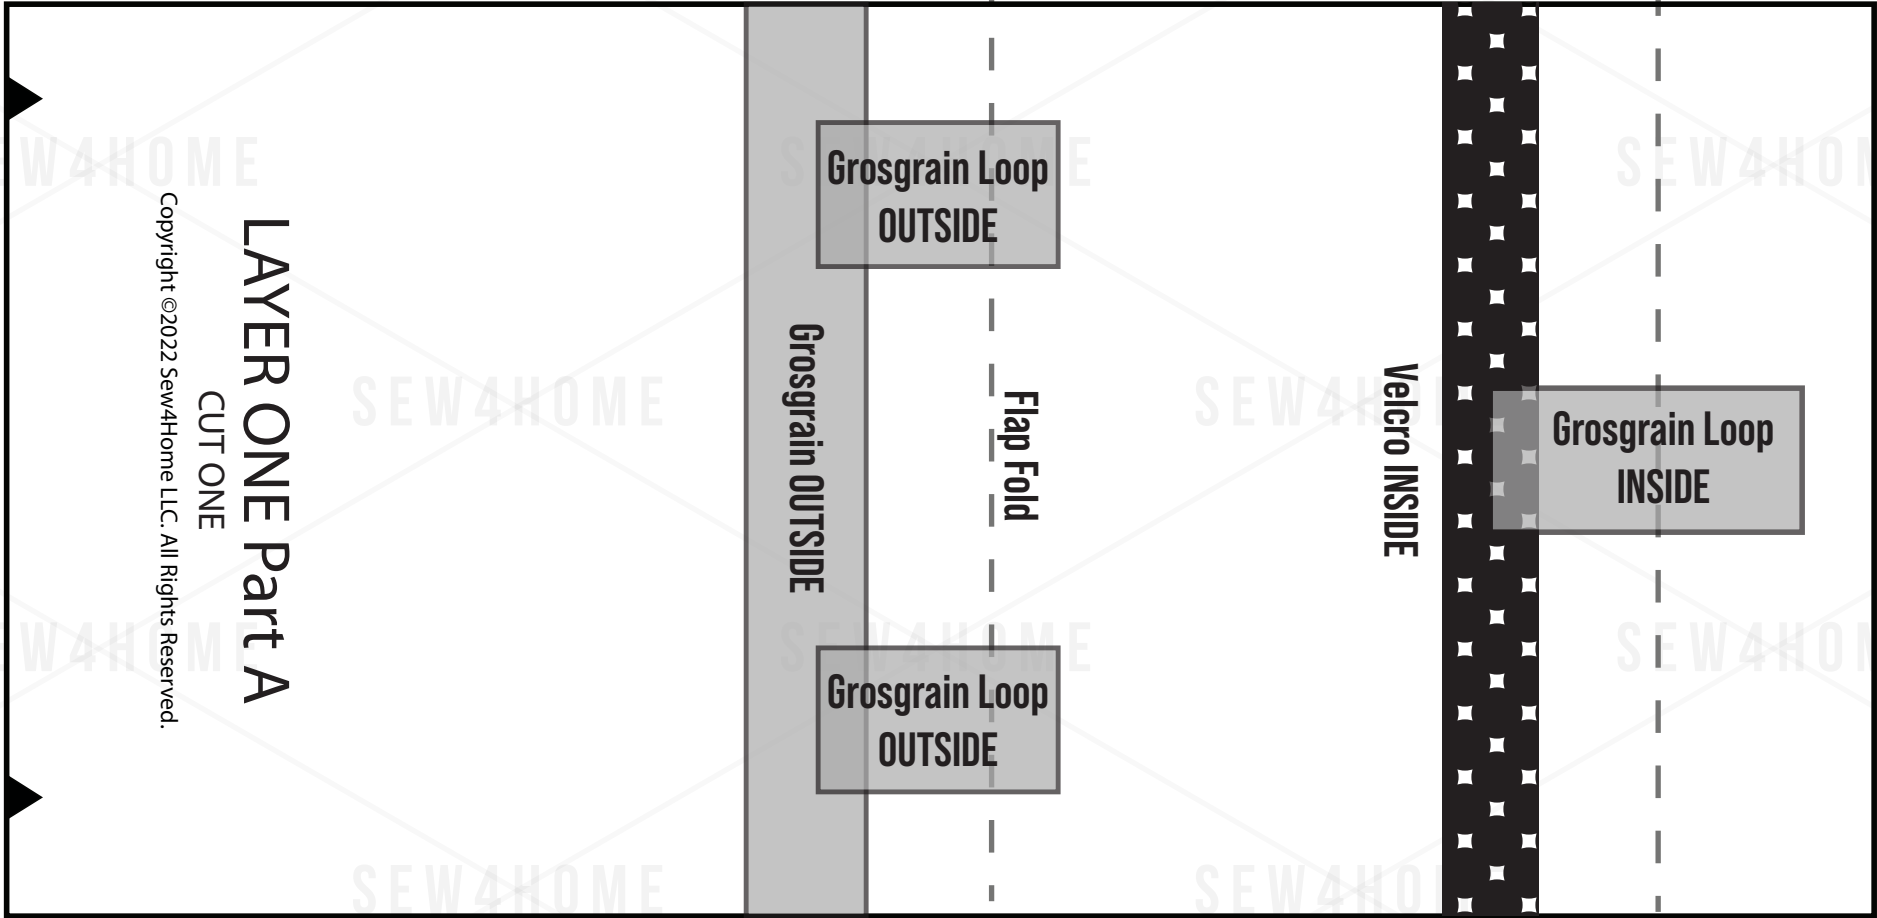

CONFIRM YOUR PRINTER OUTPUT IS ACCURATE. THIS BAR IS EXACTLY 6 INCHES LONG.

LAYER ONE Part A

CUT ONE

Copyright ©2022 Sew4Home LLC. All Rights Reserved.

LAYER ONE Part B

CUT ONE

Copyright ©2022 Sew4Home LLC. All Rights Reserved.

SEW4HOME

EXPLORE. INSPIRE. MAKE.

CONFIRM YOUR PRINTER OUTPUT IS ACCURATE. THIS BAR IS EXACTLY 6 INCHES LONG.

LAYER TWO
CUT ONE

Copyright ©2022 Sew4Home LLC. All Rights Reserved.

Velcro OUTSIDE

LAYER THREE
CUT ONE